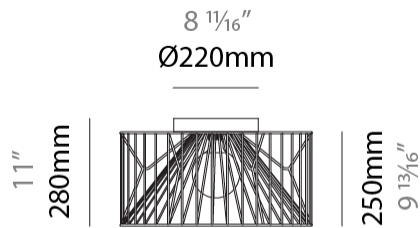

MARIOLA SURFACE

D112048- _____ - _____

base number   Finish Options   Finish Options

1. To build a product code in our configurator select the specify button on the base model # product page
2. To build a manual product code on this datasheet choose from the options listed below in blue font and add the suffix to the base model #

GENERAL

Series: Mariola
Brand: Ole
Division: Design
Mounting Type: Surface
Mounting Location: Ceiling
Subcategory: Ambient

PHYSICAL

Shape: Abstract
Diameter (mm): 500
Diameter (in): 19 11/16
Height (mm): 280
Height (in): 11
Light Distribution: Omnidirectional
Fixture Finish: BEI / BLK / BLU / COG / DGN / GRY / MRN / MOC / MUS / OLV / SIL / STN / TER / WHI
Holder Finish: WHI / GSD
Accent Finish: WHI
Fixture Material: Fabric Cord / Metal

ELECTRICAL

Number of Lamps: 1
Lamp Type: LED Retrofit
Bulb Included: Bulb Included
Max. Wattage Per Lamp (W): 20
Lamp Base: E26
Input Voltage (V): 120
Upon Request: 277Vac / GU24

LED

OPTICAL

RATINGS AND CERTIFICATIONS

Certified By: Certified for North American Standards
IP rating: IP20

PROJECT _____
TYPE _____
SPECIFIER _____
QUANTITY _____
DATE _____