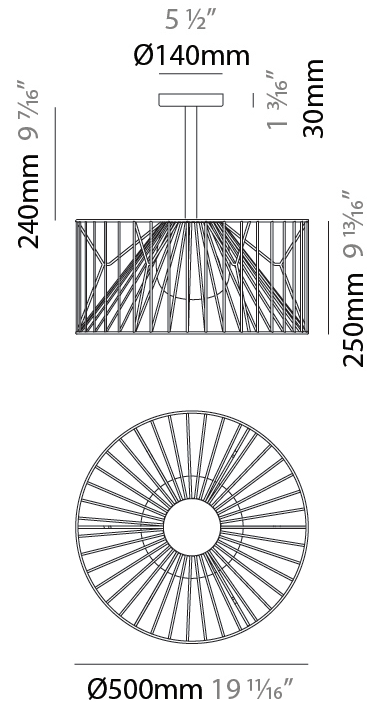

MARIOLA SURFACE

E112052-

base number   Finish Options   -   Finish Options

1. To build a product code in our configurator select the specify button on the base model # product page
2. To build a manual product code on this datasheet choose from the options listed below in blue font and add the suffix to the base model #

GENERAL

Series: Mariola
Brand: Ole
Division: Exterior
Mounting Type: Surface
Mounting Location: Ceiling
Subcategory: Ambient

PHYSICAL

Shape: Drum
Diameter (mm): 500
Diameter (in): 19 ¹¹/₁₆"
Height (mm): 490
Height (in): 19 ⁵/₁₆"
Light Distribution: Omnidirectional
Fixture Finish: BEI / BLK / BLU / COG / DGN / GRY / MRN / MOC / MUS / OLV / SIL / STN / TER / WHI
Holder Finish: WHI / GSD
Accent Finish: WHI
Fixture Material: Fabric Cord / Metal

ELECTRICAL

Number of Lamps: 1
Lamp Type: LED Retrofit
Bulb Included: Bulb Included
Max. Wattage Per Lamp (W): 15
Lamp Base: E26
Input Voltage (V): 120

LED

OPTICAL

RATINGS AND CERTIFICATIONS

Certified By: Certified for North American Standards
IP rating: IP66

PROJECT
TYPE
SPECIFIER
QUANTITY
DATE