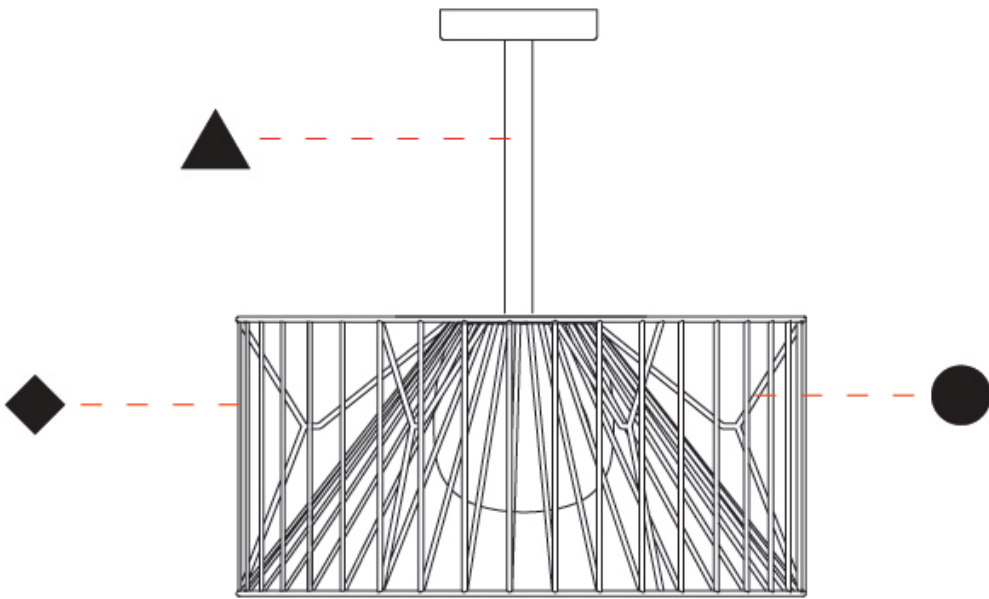

E112052-

PROJECT

TYPE

SPECIFIER

QUANTITY

DATE

E